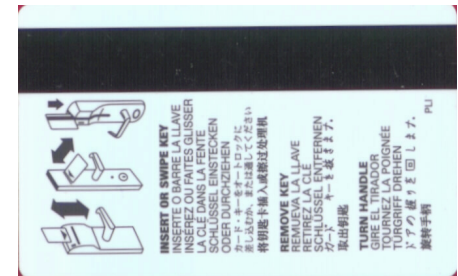

The scan does not do the room key justice, much better looking in true viewing.

Contributor: Larry and Alice Kopp

Nevada – CalNeva, Reno

Mfr: PL1

Contributor: Esther Barker
ebarker52193@comcast.net

Nevada – Reno Hilton

Room Key – The Cavalcade of Cash & Prizes. Slight color variation from previous.

Reverse printing is upside down (skinny key)

Mfr: cpi 2025883 – previous was cpi 2020887.

Contributor: Esther Barker
ebarker52193@comcast.net