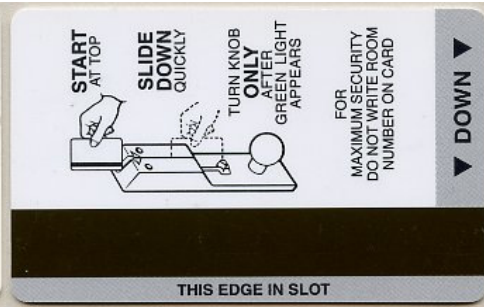

Horizontal / Wide

**Avi Resort & Casino**  
NV Laughlin

*Avi logo / no picture*

CPICA 27442

RKG #: 01886

Horizontal / Wide

RKG #: 01085

Horizontal / Wide