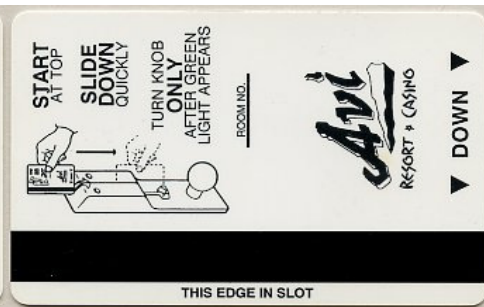

Avi Resort & Casino
NV Laughlin

Avi logo / no picture

No manufacturer mark

RKG #: 01086

Horizontal / Wide