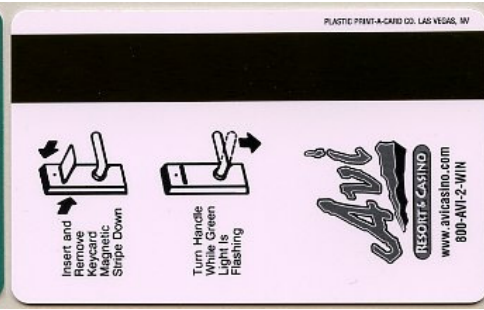

Key exists in various shades of white/beige &

RKG #: 02183

Vertical / Wide

**Avi Resort & Casino**

NV Laughlin

**We have it all!**

Plastic Print-A-Card

RKG #: 02184

Horizontal / Wide

**Avi Resort & Casino**

NV Laughlin

**How Lucky Can You Get? Wheel of Fortune Slots**

No manufacturer mark

RKG #: 02185

Vertical / Wide

**Avi Resort & Casino**  
NV Laughlin

***Whatever your taste... (restaurants of Avi) / Dreyers at lower right***

Plastic Print-A-Card

RKG #: 02500

Vertical / Wide

**Avi Resort & Casino**  
NV Laughlin

***Whatever your taste... (restaurants of Avi) / Thrifty at lower right***