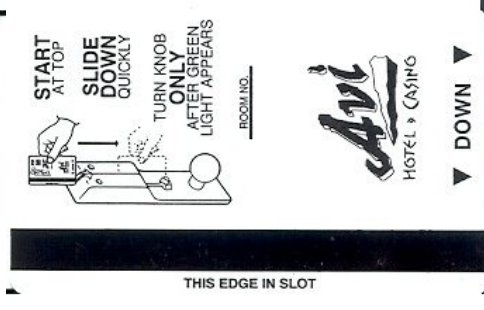

**Avi Resort & Casino**  
NV Laughlin

*Avi logo in black & white / no picture / no "Resort" in name*

No manufacturer mark

Images courtesy of Gerhard Jung

RKG #: 02191

Horizontal / Wide

**Avi Resort & Casino**  
NV Laughlin