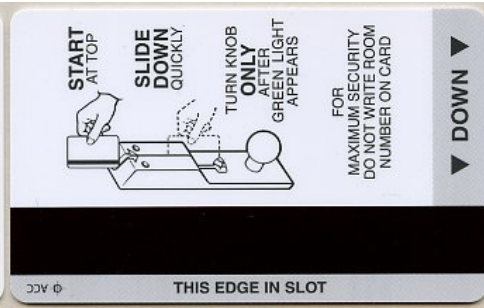

RKG #: 01760

Horizontal / Wide

Avi Resort & Casino

NV Laughlin

1-800-AVI-2-WIN (picture of casino)

ACC