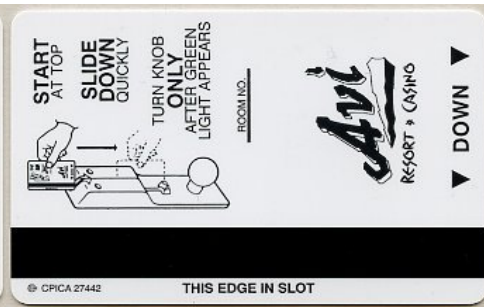

Avi Resort & Casino
NV Laughlin

Avi logo / no picture

CPICA 27442

RKG #: 01886

Horizontal / Wide