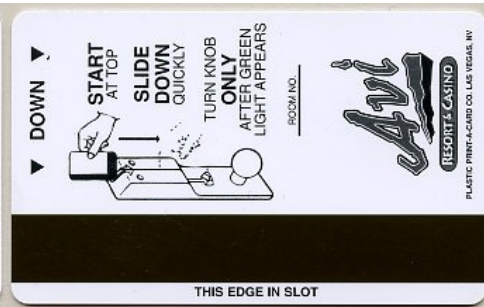

RKG #: 01084

Horizontal / Wide

Avi Resort & Casino

NV Laughlin

1-800-AVI-2-WIN (elevated picture of casino)

Plastic Print-A-Card

Key exists in various shades of white/beige &