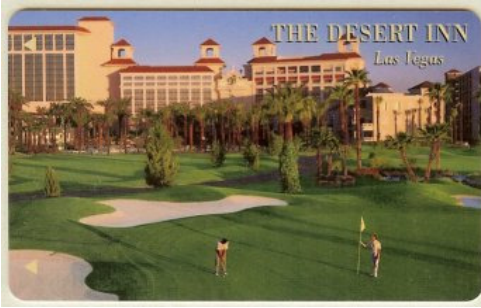

RKG #: 00360

Horizontal / Wide

Desert Inn
NV Las Vegas

Golf course w/resort in background

No Manufacturer Mark