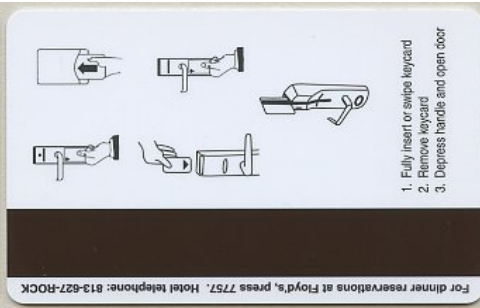

Vertical / Wide

Hard Rock Hotel & Casino
FL Tampa

Floyd's Delicious Nightlife / lime green

No Manufacturer Mark

Various shades exist