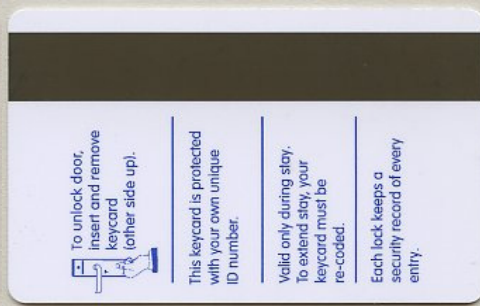

RKG #: 01421

Vertical / Wide

Hard Rock Hotel & Casino
FL Hollywood

Are You Ready to Play?

GuestAccess.com

RKG #: 01422

Horizontal / Wide

Hard Rock Hotel & Casino
FL Hollywood

Council Oak Steaks & Seafood

No Manufacturer Mark

To unlock door, insert and remove keycard (other side up)

This keycard is protected with your own unique ID number.

Valid only during stay. To extend stay, your keycard must be re-coded.

Valid only during stay. To extend stay, your keycard must be re-coded.

Each lock keeps a security record of every entry.

Hard Rock Hotel & Casino
FL Hollywood

Hard Rock Cafe / Great American Fare and Legendary Memorabilia