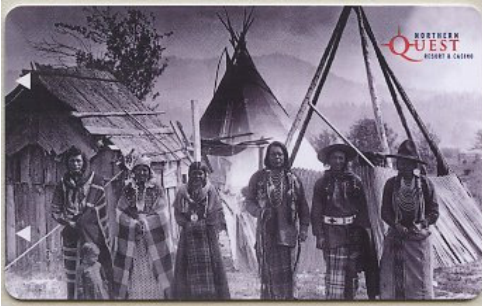

Kalispel ancestors fishing

No Manufacturer Mark

RKG #: 02417

Horizontal / Wide

Northern Quest Resort & Casino
WA Airway Heights

Kalispel canoe

No Manufacturer Mark

RKG #: 02416

Horizontal / Wide

Northern Quest Resort & Casino
WA Airway Heights

Kalispel teepee and family

No Manufacturer Mark